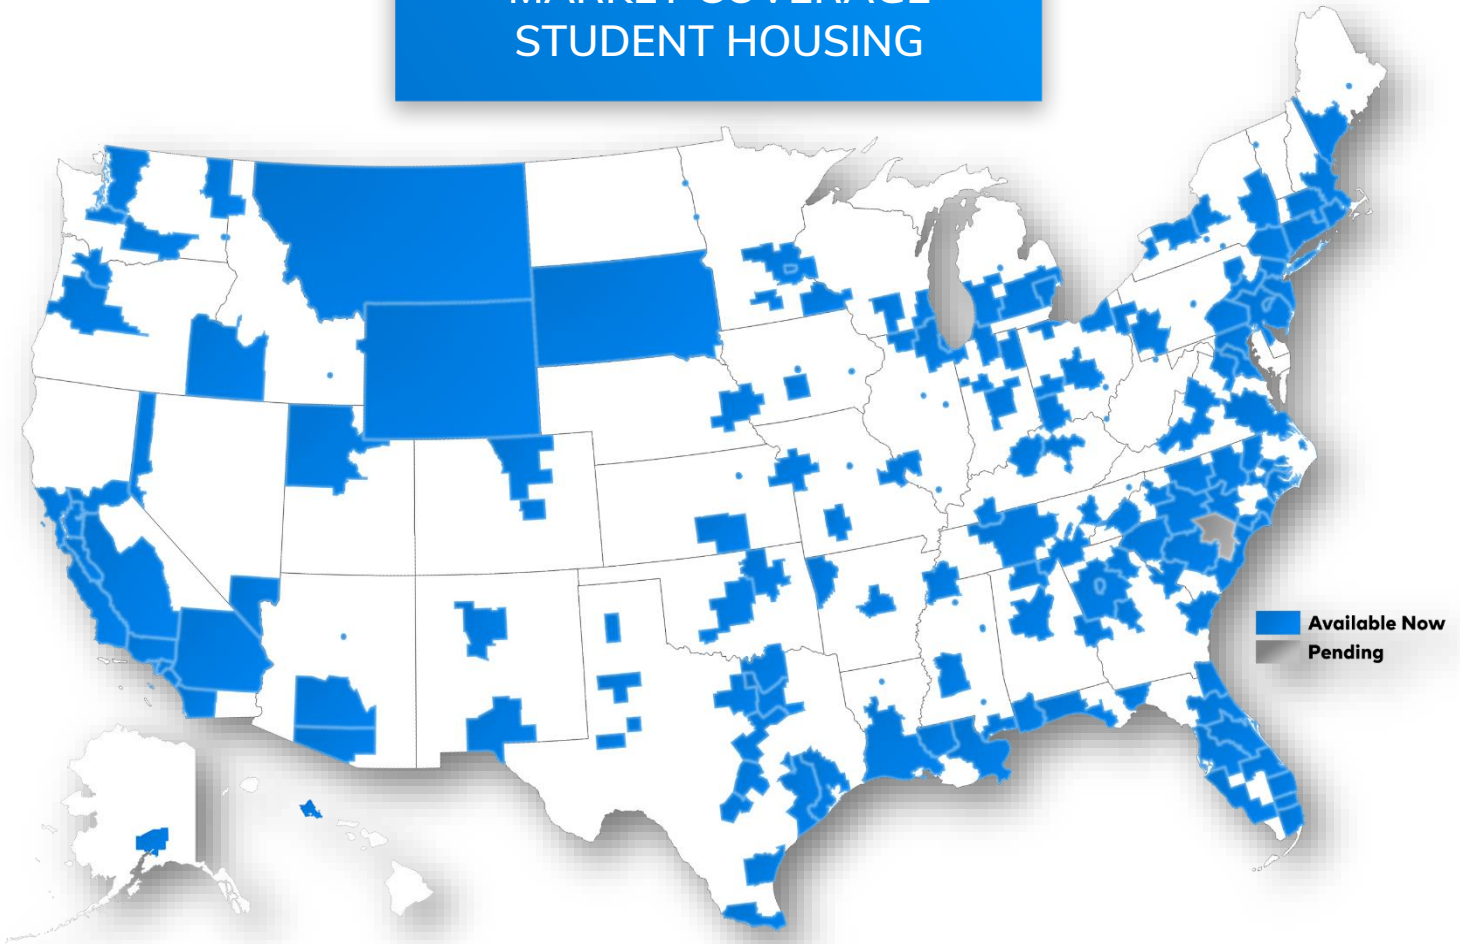

MARKET COVERAGE
STUDENT HOUSING

Total Dedicated Off-Campus Bed Count Coverage: 1,144,377
Total Dedicated Off-Campus Property Coverage: 2,235
Number of Schools Covered: 2,521

Southern California

- Inland Empire
- Los Angeles - Eastern County
- Los Angeles - Metro
- Orange County
- San Diego
- San Fernando Valley-Ventura

Northern California

- Bay Area - East Bay
- Bay Area - South Bay
- Sacramento
- San Francisco

Central California

- Central Coast
- Central Valley

Pacific Northwest

- Eugene
- Portland
- Richland-Kennewick-Pasco
- Seattle
- Spokane
- Tacoma
- Washington State

Southwest

Amarillo
Austin
Central East Texas
Corpus Christi
Dallas - North
Dallas - Suburban
El Paso
Fort Worth
Houston - East
Houston - West
Lubbock
McAllen
Midland-Odessa
Oklahoma City
San Antonio
Tulsa

Macon

New Bern

Raleigh-Durham

Rocky Mount

Savannah-Hilton Head

Wilmington

Winston-Salem-Greensboro

Florence