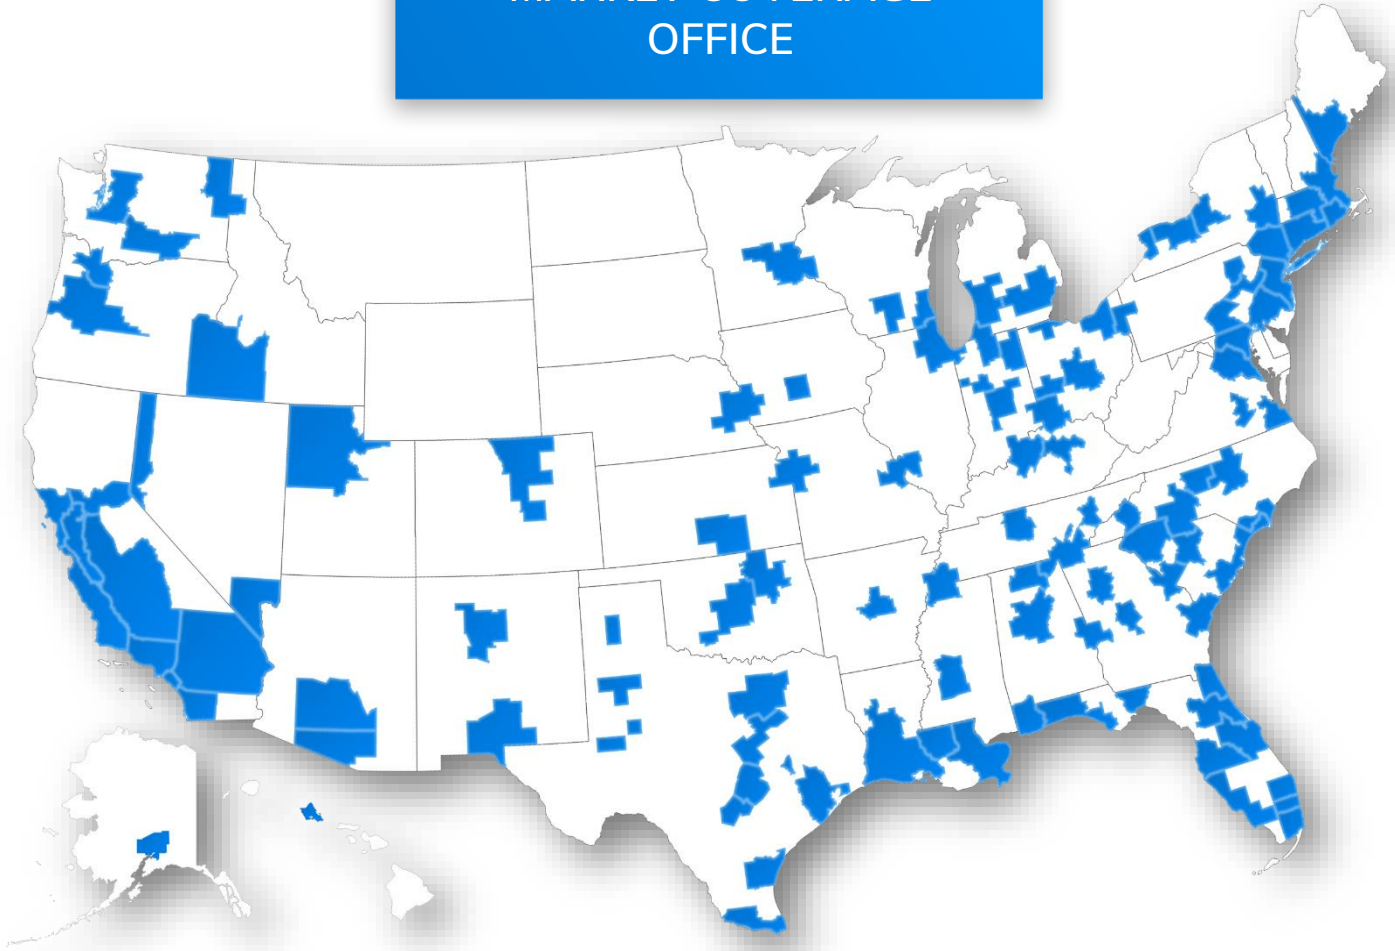

MARKET COVERAGE OFFICE

Western

Albuquerque	25k+
Boise	25k+
Denver	25k+
Las Vegas	25k+
Phoenix	10k+
Reno	25k+
Salt Lake City	25k+
Tucson	25k+

Pacific Northwest

Eugene	25k+
Portland	25k+
Richland-Kennewick-Pasc	25k+
Seattle	25k+
Spokane	25k+

Southern California

Inland Empire	25k+
Los Angeles	25k+
Orange County	25k+
San Diego	25k+

Northern California

Bay Area	25k+
Sacramento	25k+
San Francisco	25k+

Central California

Central Coast	25k+
Central Valley	25k+

Southwest

Amarillo	25k+
Austin	5k+
Central East Texas	25k+
Corpus Christi	25k+
Dallas - Fort Worth	25k+
El Paso	25k+
Houston	25k+
Lubbock	25k+
McAllen	25k+
Midland - Odessa	25k+
Oklahoma City	25k+
San Antonio	25k+
Tulsa	25k+

Florida	
Fort Lauderdale	10k+
Jacksonville	25k+
Miami	10k+
North Central Florida	25k+
Orlando	10k+
Pensacola	25k+
Southwest Florida Coast	25k+
Tallahassee	25k+
Tampa	10k+
West Palm Beach	10k+

Mid-Atlantic	
Baltimore	25k+
Richmond - Tidewater	25k+
WashDC-Northern Virginia	25k+