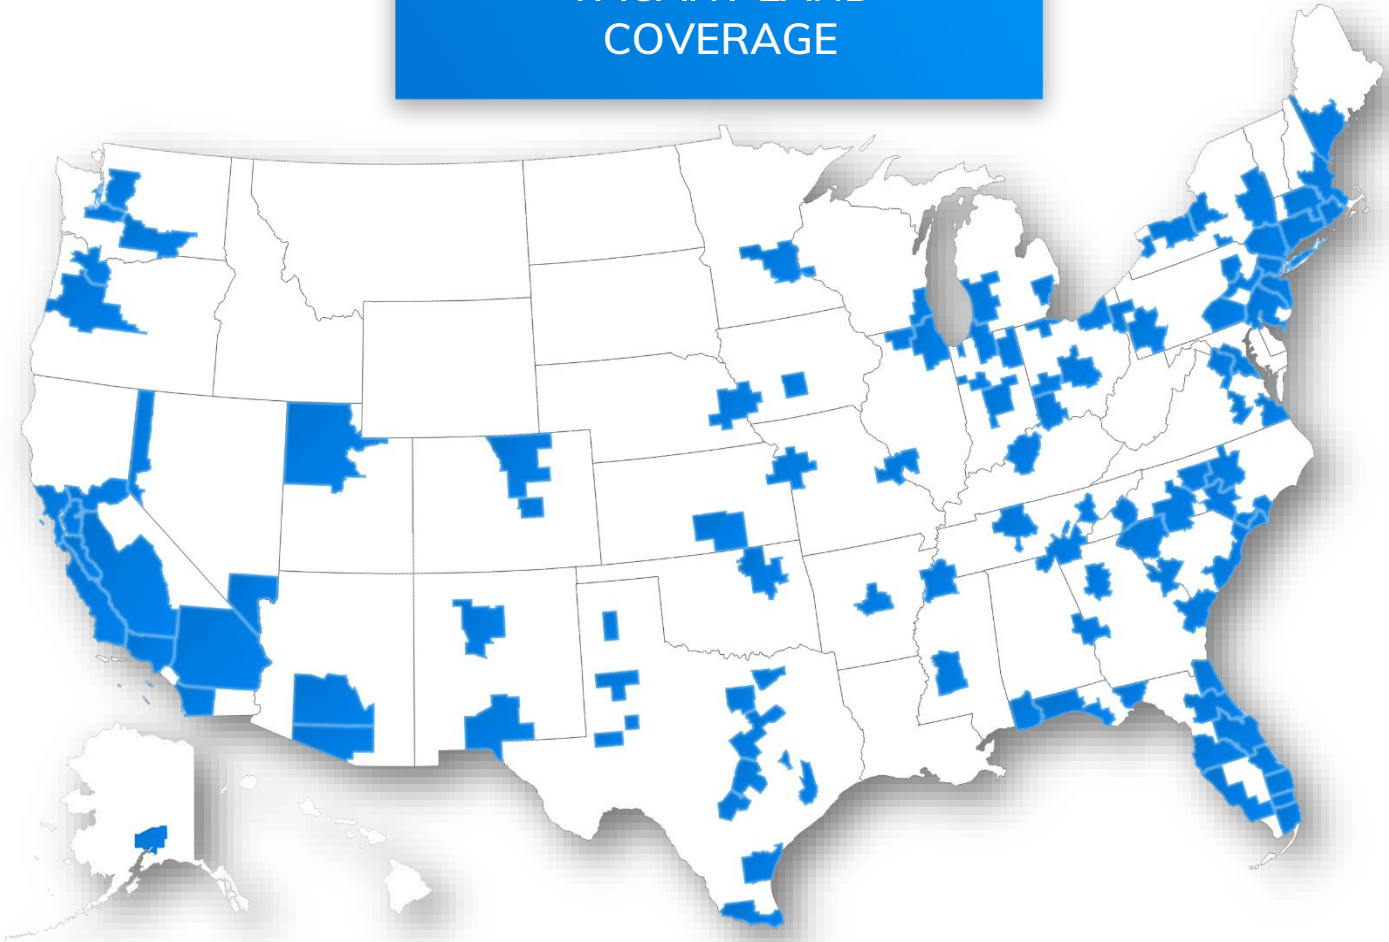

### Western Parcels

Albuquerque	36,113
Colorado Springs	10,206
Denver	44,259
Las Vegas	29,008
Phoenix	187,631
Reno	15,713
Salt Lake City	47,473
Tucson	52,728

### Pacific Northwest Parcels

Eugene	65,457
Portland	34,584
Rich-Kennewick-Pasco	11,559
Seattle	67,614
Tacoma	36,734

### Southern California Parcels

Inland Empire	301,229
Los Angeles	178,158
San Diego	32,898

South	Parcels
Chattanooga	19,048
Jackson	21,046
Knoxville	1,735
Little Rock	27,158
Louisville	21,889
Memphis	39,470
Mobile	23,912
Nashville	18,511

Mid-Atlantic	Parcels
Northern Virginia	46,012
Richmond - Tidewater	56,257
Washington DC	4,646