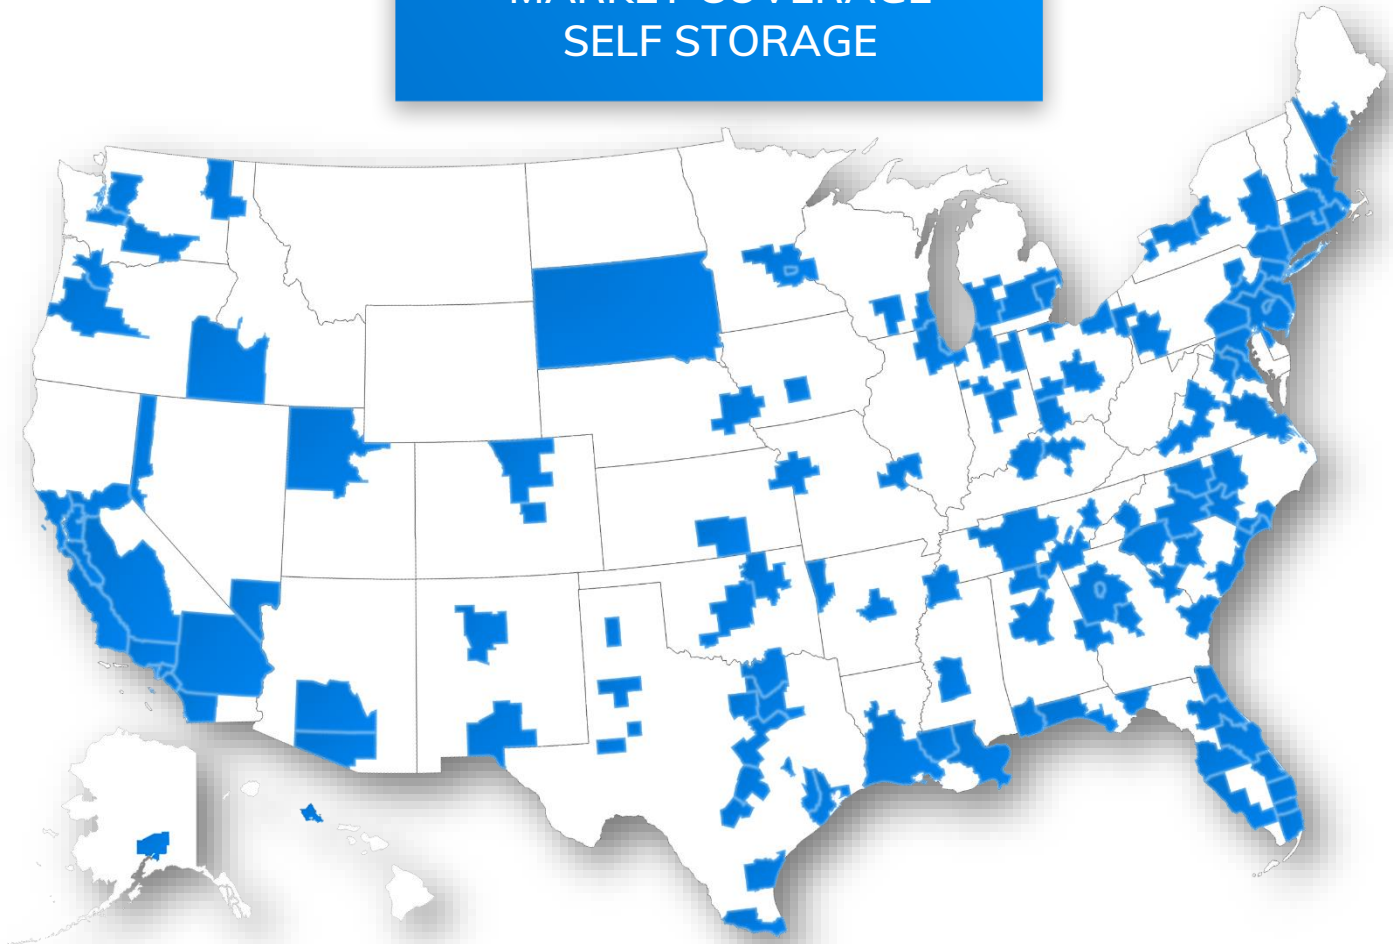

MARKET COVERAGE
SELF STORAGE**Western**

Albuquerque

Boise

Colorado Springs

Denver

Las Vegas

Phoenix

Reno

Salt Lake City

Tucson

Pacific Northwest

Eugene

Portland

Richland-Kennewick-Pasco

Seattle

Spokane

Tacoma

Southern California

Inland Empire

Los Angeles - Eastern County

Los Angeles - Metro

Orange County

San Diego

San Fernando Valley-Ventura

South

Baton Rouge
Birmingham
Chattanooga
Huntsville
Jackson
Knoxville
Lafayette - Lake Charles
Lexington-Fayette
Little Rock
Louisville
Memphis
Mobile
Nashville
New Orleans
NW Arkansas