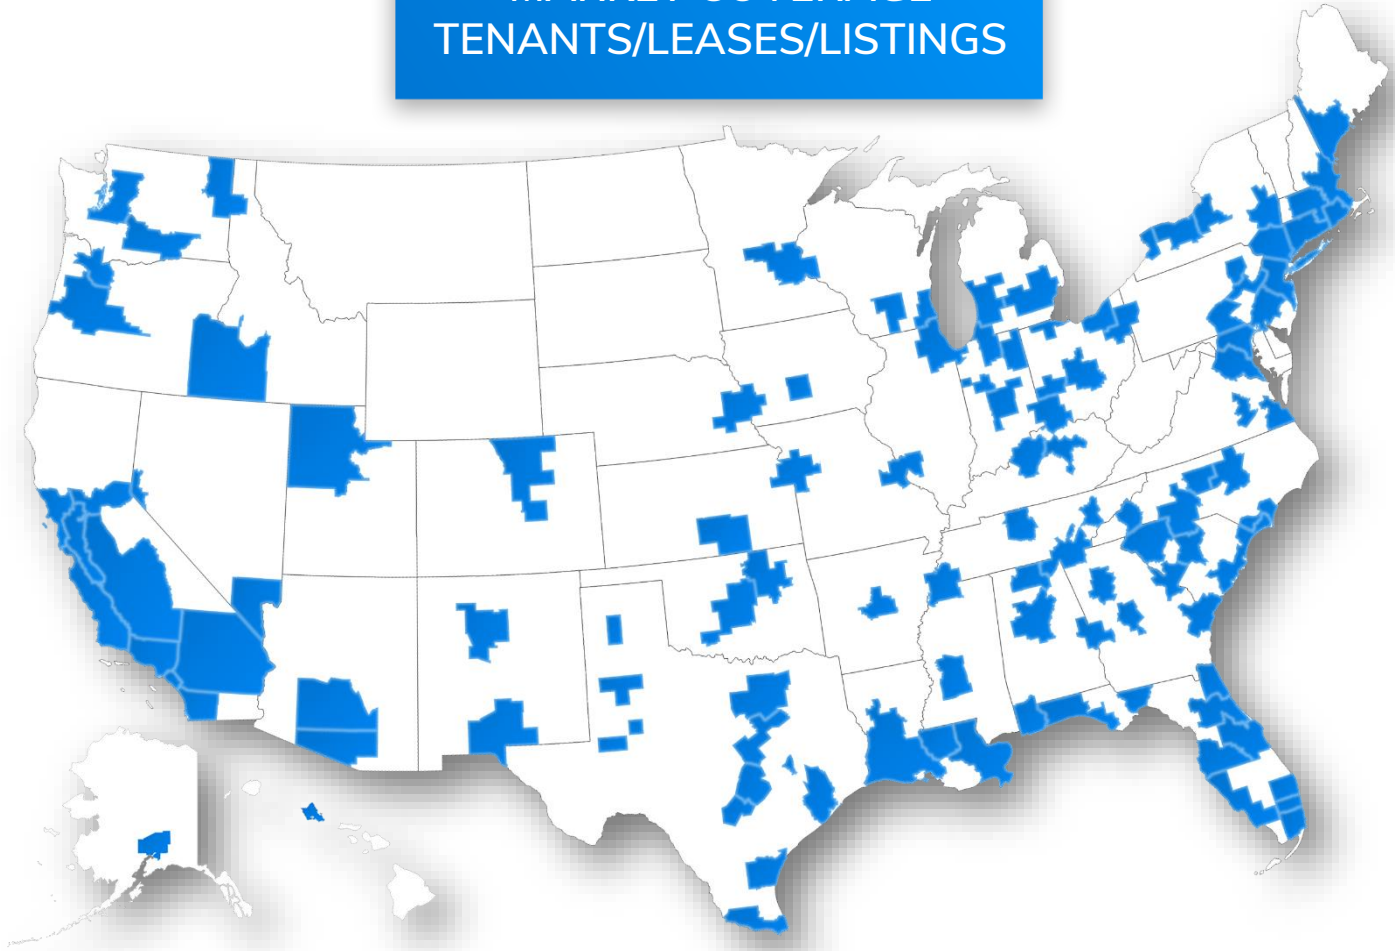

MARKET COVERAGE  
TENANTS/LEASES/LISTINGS

**Western**

- Albuquerque
- Boise
- Denver
- Las Vegas
- Phoenix
- Reno
- Salt Lake City
- Tucson

**Pacific Northwest**

- Eugene
- Portland
- Richland-Kennewick-Pasco
- Seattle
- Spokane

**Southern California**

- Inland Empire
- Los Angeles
- Orange County
- San Diego

**Northern California**

- Bay Area
- Sacramento
- San Francisco

**Central California**

- Central Coast
- Central Valley

**Southwest**

- Amarillo
- Austin
- Central East Texas
- Corpus Christi
- Dallas - Fort Worth
- El Paso
- Houston
- Lubbock
- McAllen
- Midland - Odessa
- Oklahoma City
- San Antonio
- Tulsa

## South

Baton Rouge  
Birmingham  
Chattanooga  
Huntsville  
Jackson  
Knoxville  
Lafayette - Lake Charles  
Lexington-Fayette  
Little Rock  
Louisville  
Memphis  
Mobile  
Nashville  
New Orleans