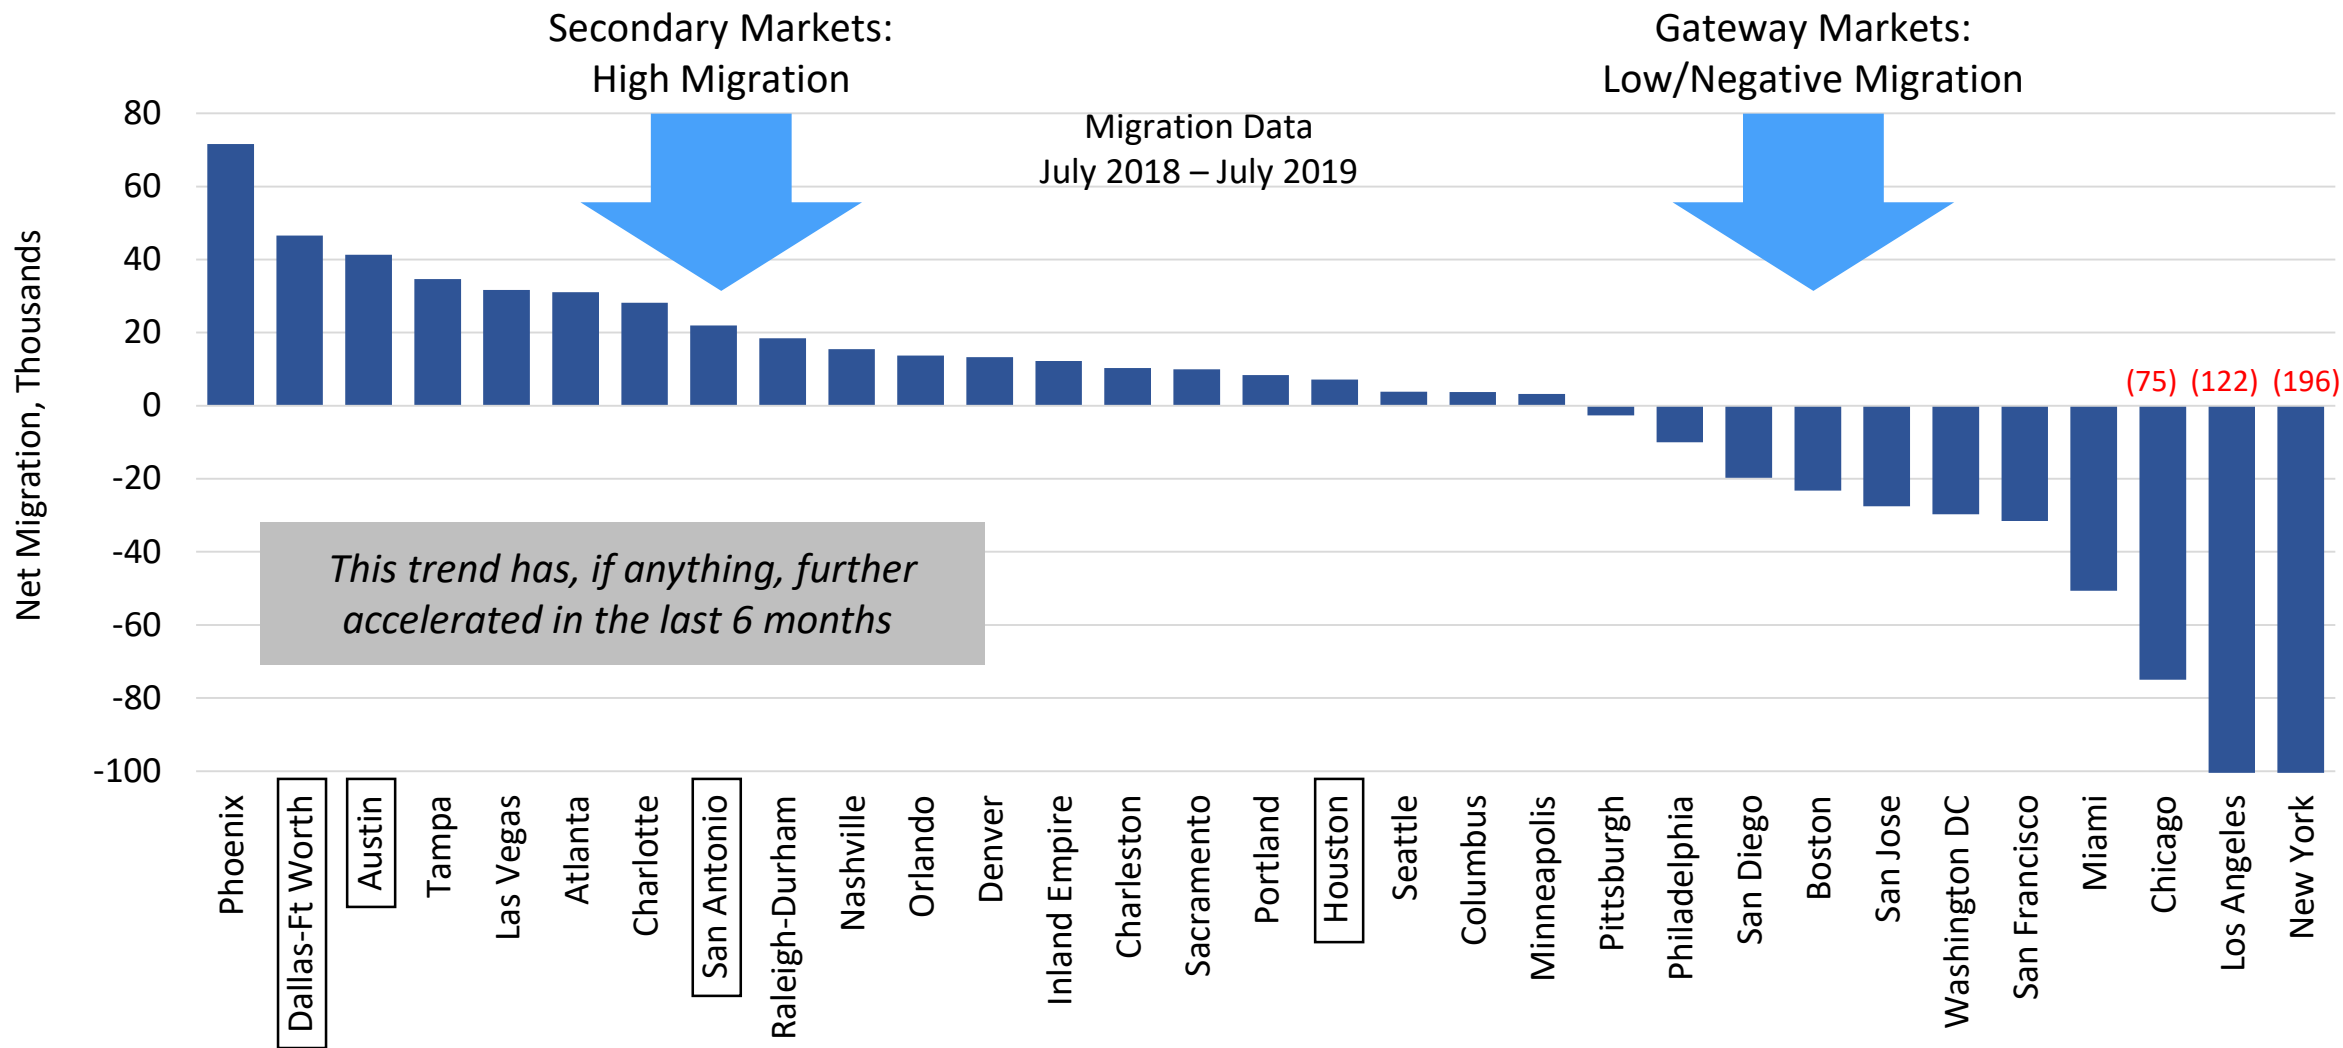

Self-Storage Market Performance Indicators

Chris Nebenzahl, *Yardi Matrix*

John Manes, *Pinnacle Storage Properties*

Domestic Migration Trend is Out of Gateway Metros and Into Secondary Cities

*Texas markets are boxed